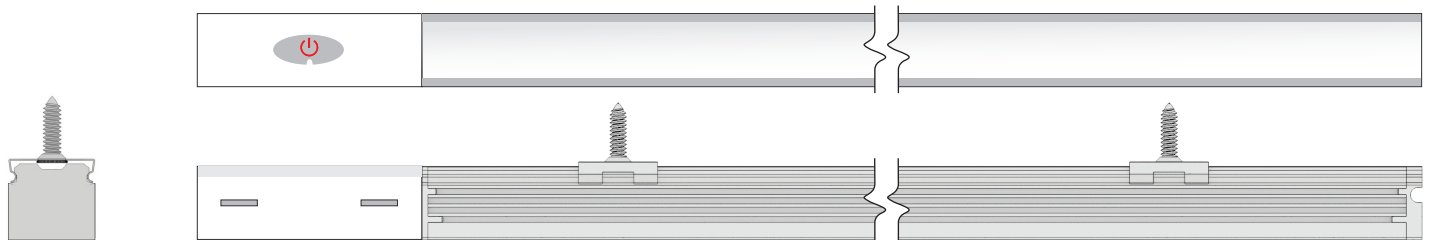

M-LINEAR-SW FIXTURE

LINEAR LED LIGHTING SOLUTIONS

Our M-LINEAR-SW Fixture is a compact anodized aluminum extrusion that can be used for a variety of applications along with any of our M-LIGHT linear LED lighting configurations. The M-LINEAR-SW Fixture features three-way cable guides permitting cables to be routed to either side or the bottom, end caps allowing for seamless end-to-end runs of LEDs, and mounting clips providing the ability to mount in wood or other materials without the need for reveals.

- 24V DC
- UP TO 54" OVERALL LENGTH
- INTEGRAL TOUCH ON/TOUCH OFF DIMMER
- PERFECT FOR WORK STATIONS, DESK, COUNTERS, MINI BARS
- TOUCH TO POWER ON/OFF
- TOUCH & HOLD TO DIM DOWN/UP
- FOR USE WITH METRO M-LIGHT WHITE LEDs
- CUSTOMIZABLE LENGTH UP TO 54"
- FULL RANGE OF COLOR TEMP (CCT AVAILABLE)
- LED DRIVER SUPPLIED SEPARATELY (DEPENDING ON THE LED LENGTH)

M-LINEAR-SW's LEDs CAN BE ANY LENGTH UP TO 54"