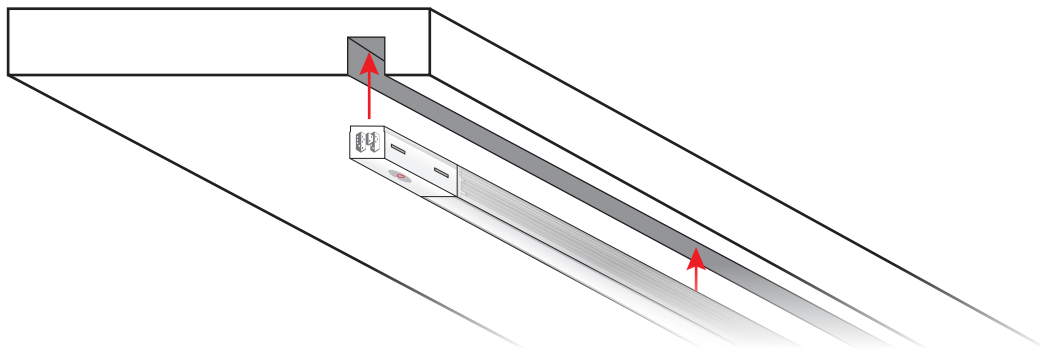

M-LINEAR-SW FIXTURE

LINEAR LED LIGHTING SOLUTIONS

Our M-LINEAR-SW Fixture is a compact anodized aluminum extrusion that can be used for a variety of applications along with any of our M-LIGHT linear LED lighting configurations. The M-LINEAR-SW Fixture features three-way cable guides permitting cables to be routed to either side or the bottom, end caps allowing for seamless end-to-end runs of LEDs, and mounting clips providing the ability to mount in wood or other materials without the need for reveals.

- 24V DC
- UP TO 54" OVERALL LENGTH
- INTEGRAL TOUCH ON/TOUCH OFF DIMMER
- PERFECT FOR WORK STATIONS, DESK, COUNTERS, MINI BARS
- TOUCH TO POWER ON/OFF
- TOUCH & HOLD TO DIM DOWN/UP
- FOR USE WITH METRO M-LIGHT WHITE LEDs
- CUSTOMIZABLE LENGTH UP TO 54"
- FULL RANGE OF COLOR TEMP (CCT AVAILABLE)
- LED DRIVER SUPPLIED SEPARATELY (DEPENDING ON THE LED LENGTH)

M-LINEAR-SW's LEDs CAN BE ANY LENGTH UP TO 54"