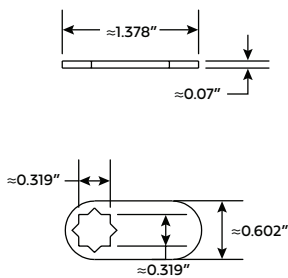

Color Options

Product Information

Product Number	KD930R1SA	Warranty	2 Years
Dimensions (L*W*H)	4.69" x 1.3" x 0.19"	Battery	3V lithium cell battery

Front View

Back View

Side View

Battery View
(Disassembled)

Latch Option 1

Latch Option 2

Latch Option 3

Latch Option 4