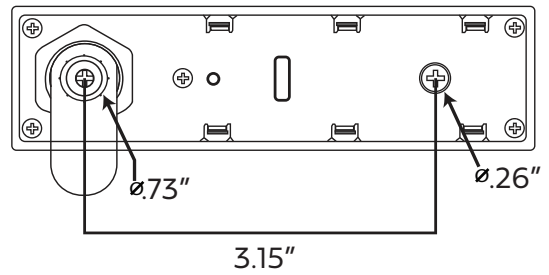

Color Options

Product Information

Product Number	KD930R1SA	Warranty	2 Years
Dimensions (L*W*H)	4.69" x 1.3" x 0.19"	Battery	3V lithium cell battery

Front View

Back View

Side View

Battery View
(Disassembled)

Latch Option 1

Latch Option 2

Latch Option 3

Latch Option 4