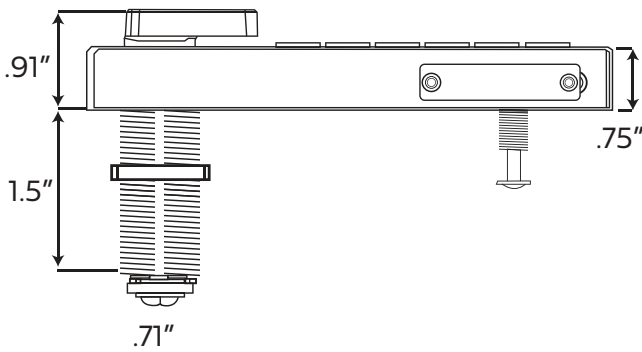

Color Options

Product Information

Product Number	KD930R1SA	Warranty	2 Years
Dimensions (L*W*H)	4.69" x 1.3" x 0.19"	Battery	3V lithium cell battery

Front View

Back View

Side View

Battery View
(Disassembled)

Latch Option 1

Latch Option 2

Latch Option 3

Latch Option 4