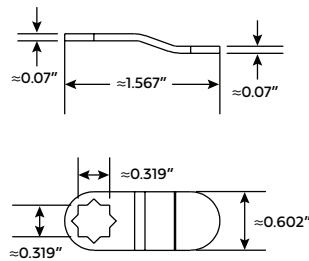

Color Options

Product Information

Product Number	KD930R1SA	Warranty	2 Years
Dimensions (L*W*H)	4.69" x 1.3" x 0.19"	Battery	3V lithium cell battery

Front View

Back View

Side View

Battery View
(Disassembled)

Latch Option 1

Latch Option 2

Latch Option 3

Latch Option 4