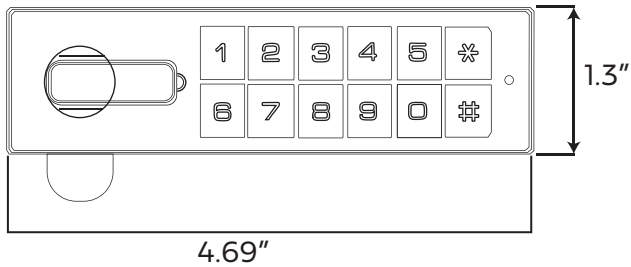

Shown in Special Antique Bronze

Features & Benefits

- Powered by Lithium cell or alkaline battery
- 90° or 180° lever rotation
- Clockwise or counter clockwise lever rotation
- All metal housing in special antique bronze
- Operate with pin code
- Alarm for 4 error attempts
- Horizontal Orientation
- Right sided number pad
- External power back up
- Designated for both new and retrofit installations
- Adaptable to various materials and thicknesses

Color Options

Product Information

Product Number	KD930R1SA	Warranty	2 Years
Dimensions (L*W*H)	4.69" x 1.3" x 0.19"	Battery	3V lithium cell battery

Front View

Back View

Side View

Battery View
(Disassembled)