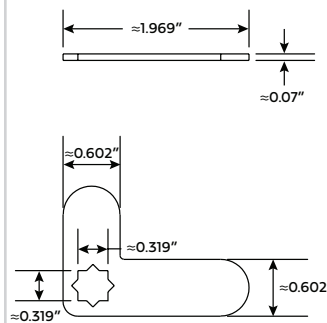

Color Options

Product Information

Product Number	KD930R1SA	Warranty	2 Years
Dimensions (L*W*H)	4.69" x 1.3" x 0.19"	Battery	3V lithium cell battery

Front View

Back View

Side View

Battery View
(Disassembled)

Latch Option 1

Latch Option 2

Latch Option 3

Latch Option 4