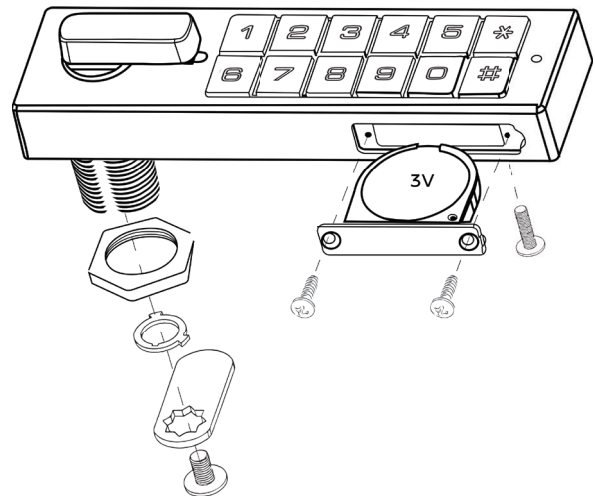

Shown in Special Antique Bronze

Features & Benefits

- Powered by Lithium cell or alkaline battery
- 90° or 180° lever rotation
- Clockwise or counter clockwise lever rotation
- All metal housing in special antique bronze
- Operate with pin code
- Alarm for 4 error attempts
- Horizontal Orientation
- Right sided number pad
- External power back up
- Designated for both new and retrofit installations
- Adaptable to various materials and thicknesses

Color Options

Product Information

Product Number	KD930R1SA	Warranty	2 Years
Dimensions (L*W*H)	4.69" x 1.3" x 0.19"	Battery	3V lithium cell battery

Front View

Back View

Side View

Battery View
(Disassembled)

Latch Option 1

Latch Option 2

Latch Option 3

Latch Option 4